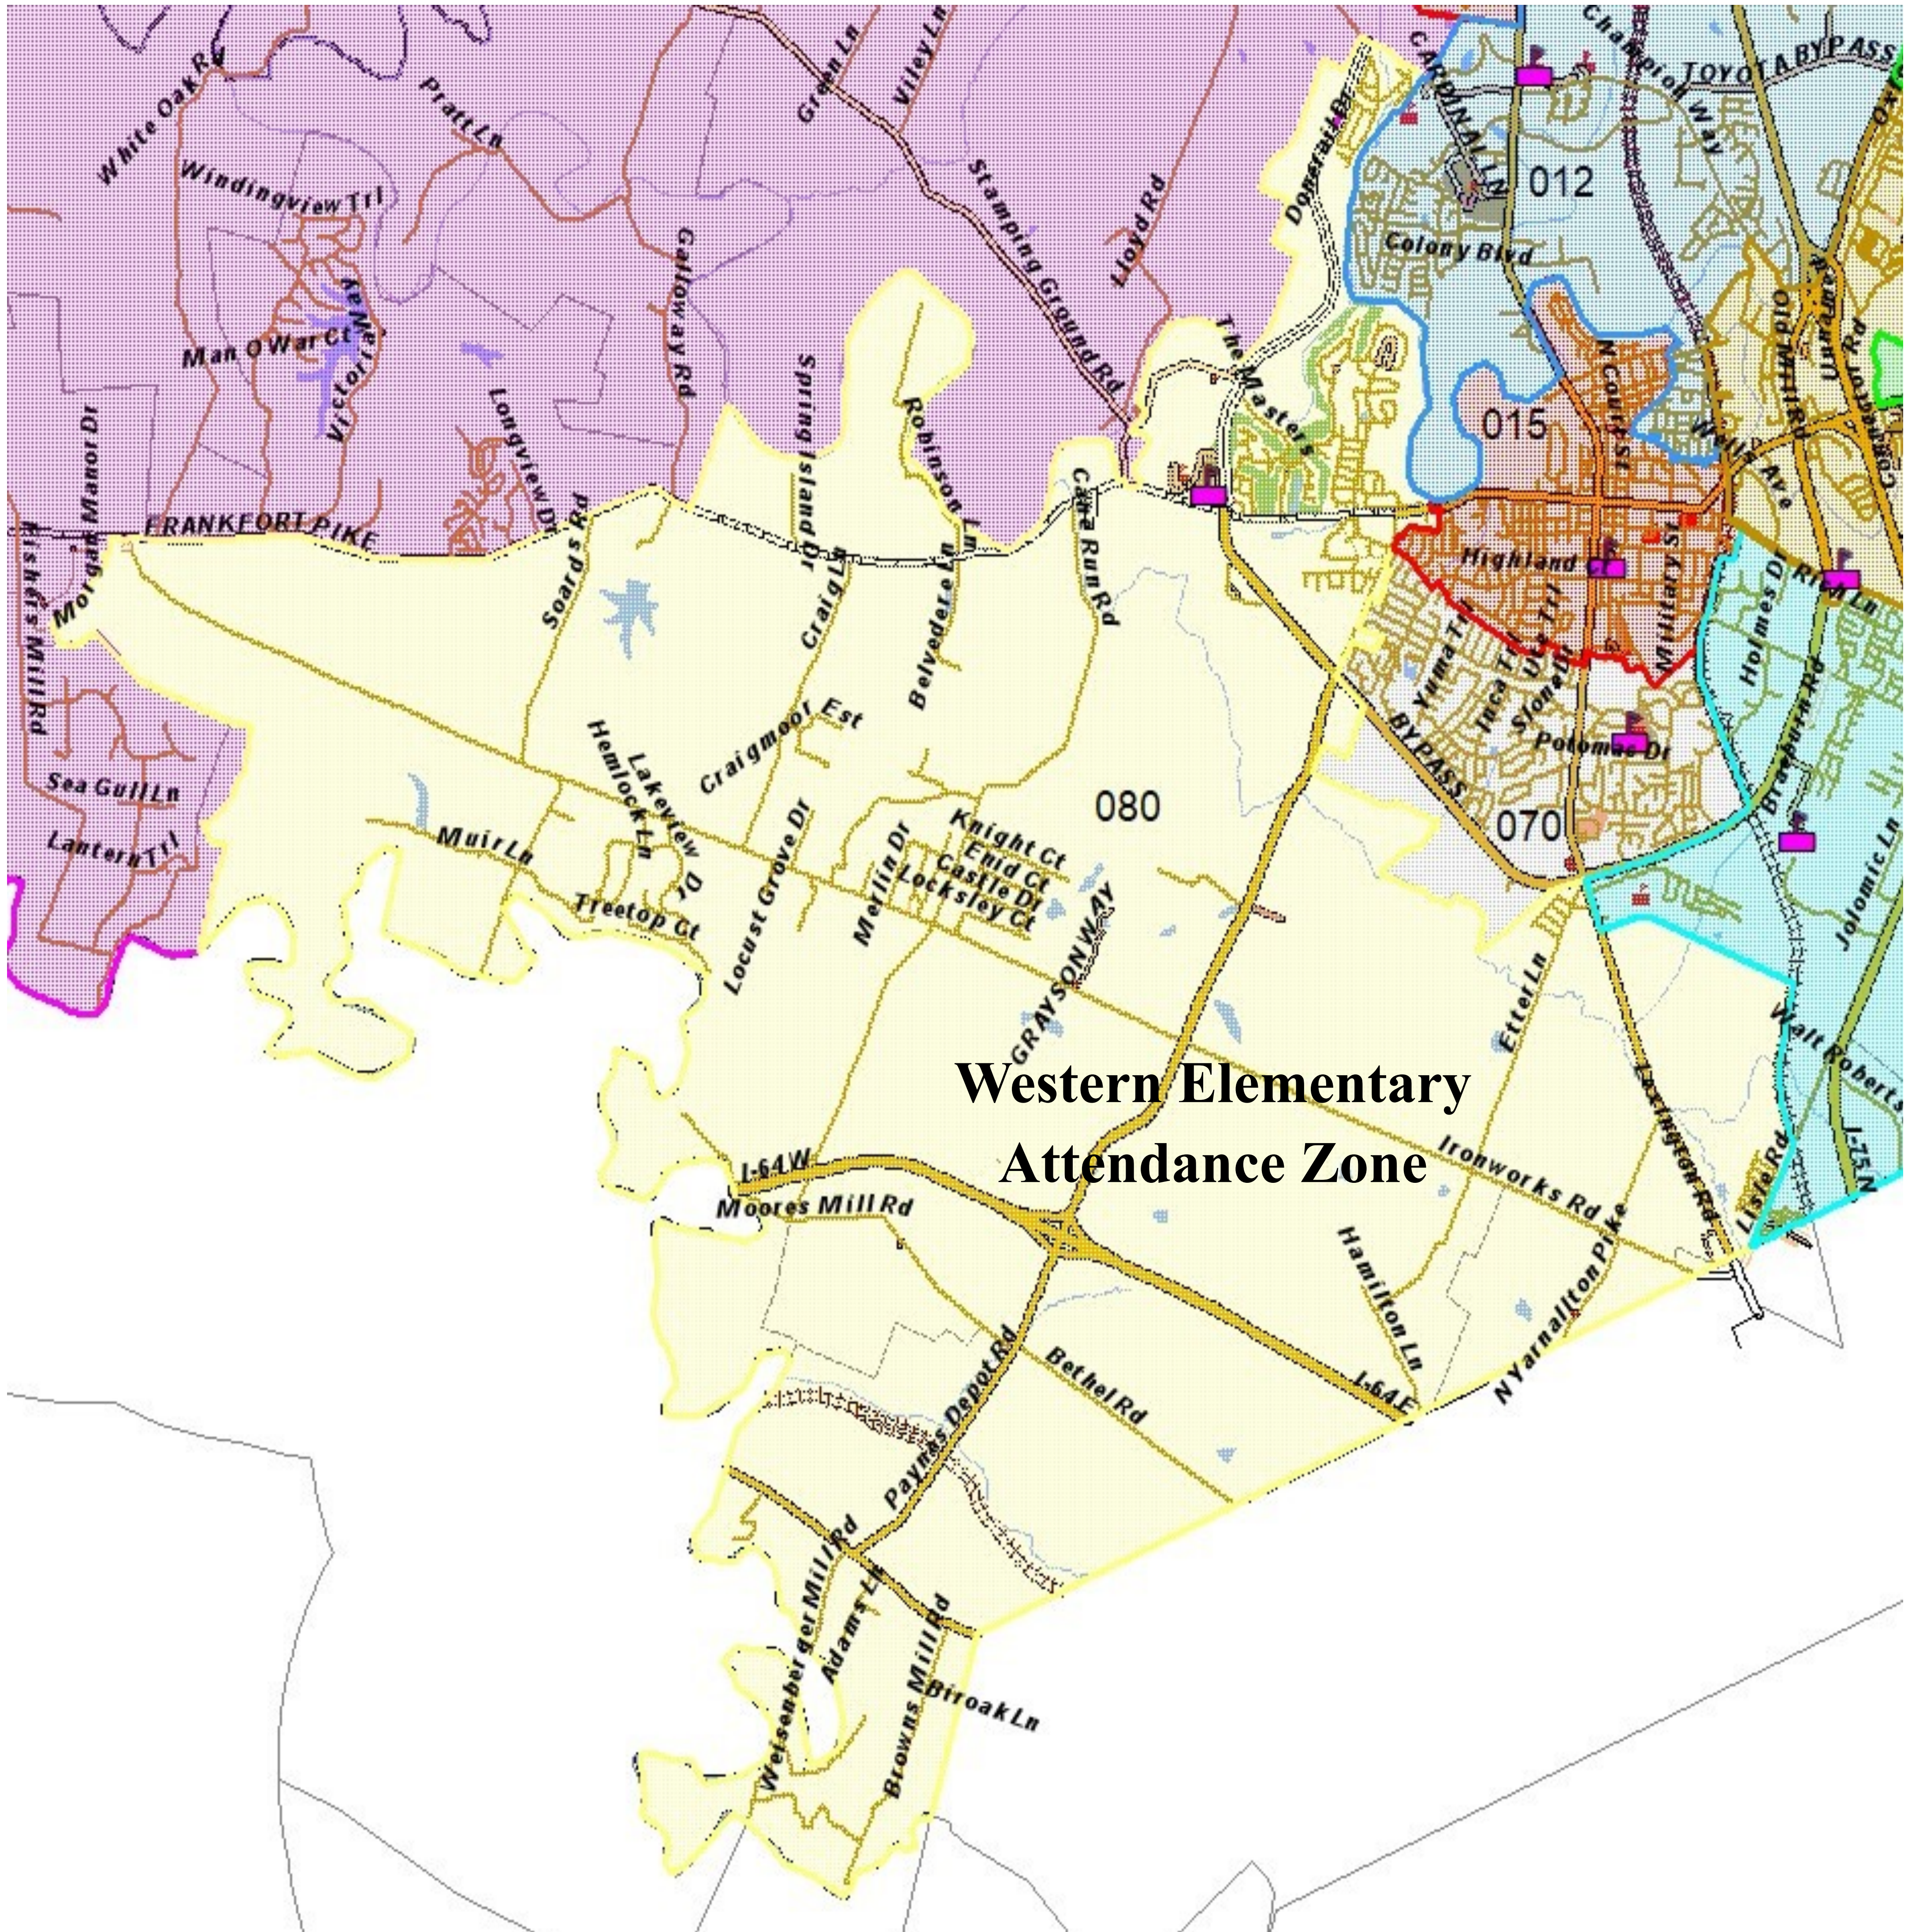

# Western Elementary School (080) Effective August 2019

- Add Derby Estates (51 students) **AME**
- Add Etterwood (6 students) **Southern**